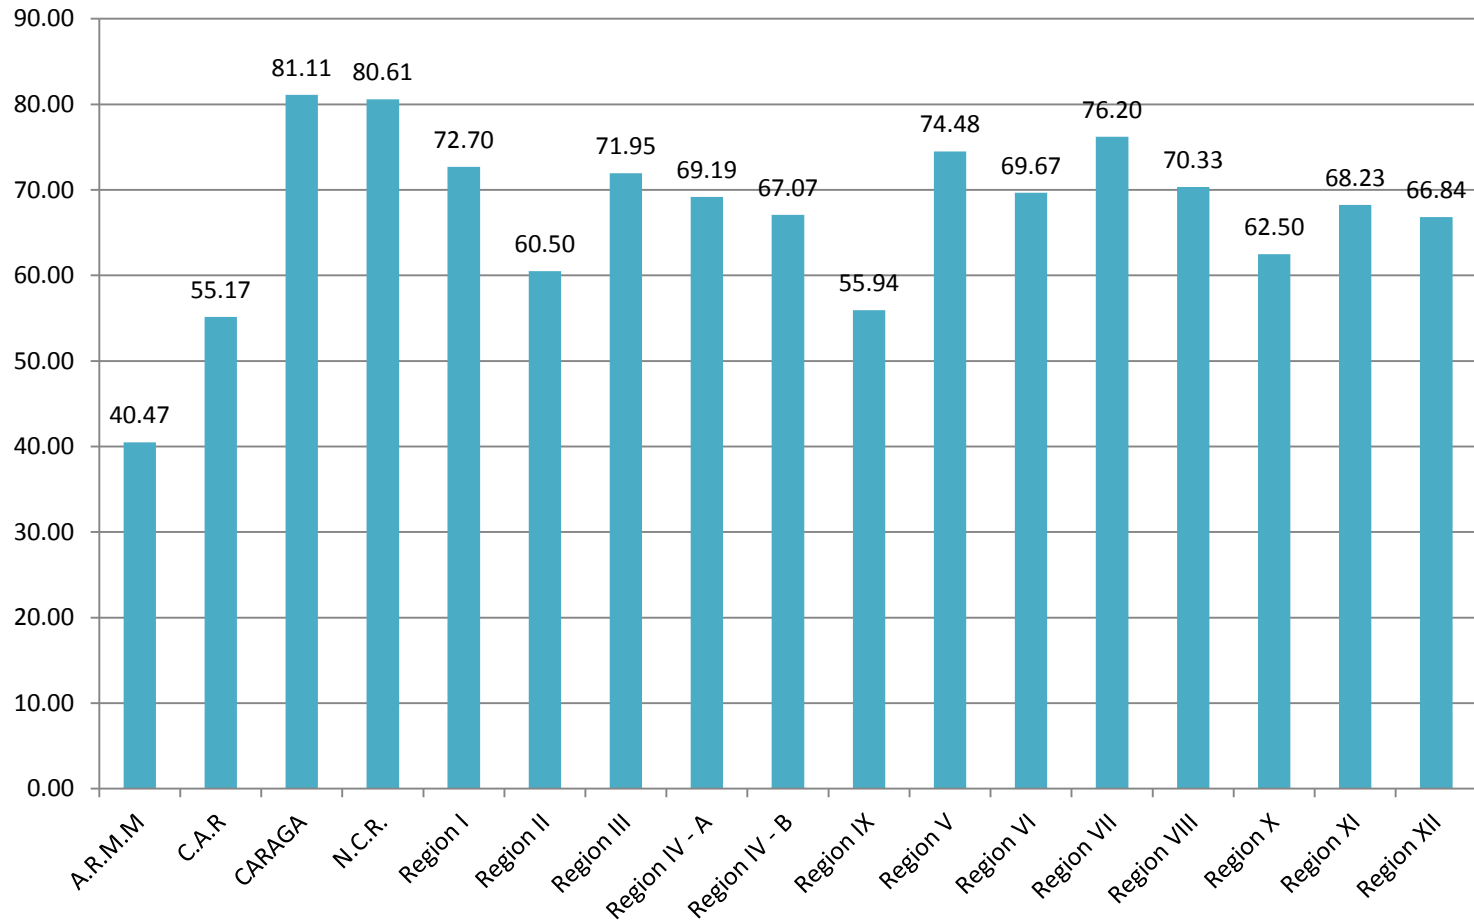

NAMFREL REPORT

ERs Received thru the COMELEC
Transparency Server

May 15, 2013

NAMFREL Report on ERs Received thru the COMELEC Transparency Server Ranked by Province

NAMFREL Report on ERs Received thru the COMELEC Transparency Server Ranked by Province

**NAMFREL Report on ERs Received thru the COMELEC Transparency Server
Ranked by Region (in percent)**