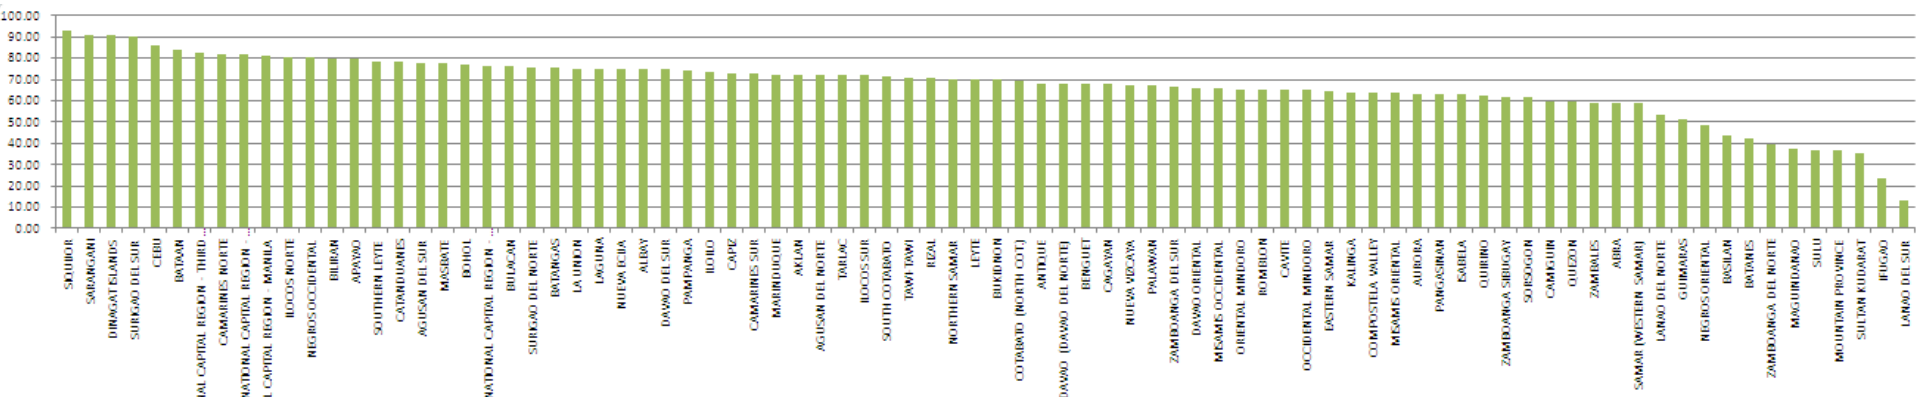

NAMFREL REPORT

ERs Received thru the COMELEC
Transparency Server

May 15, 2013

NAMFREL Report on ERs Received thru the COMELEC Transparency Server Ranked by Province

NAMFREL Report on ERs Received thru the COMELEC Transparency Server Ranked by Province

**NAMFREL Report on ERs Received thru the COMELEC Transparency Server
Ranked by Region (in percent)**